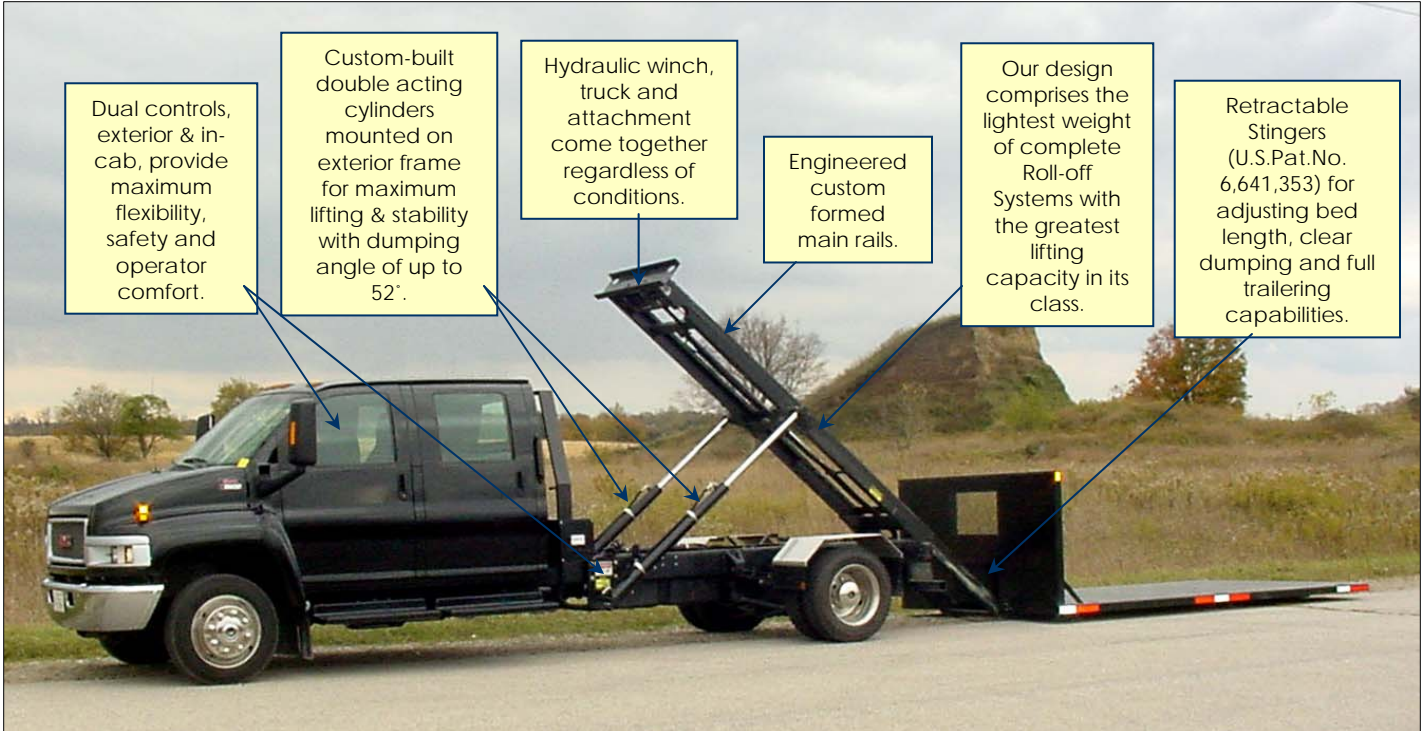

ON-TRUX[™] Ltd.

Roll-off Systems

223 Boida Ave., Ayr, ON Canada N0B 1E0 Tel: (519) 620-1086 Fax: (519) 620-1084 E-mail: sales@ontrux.com www.ontrux.com

Unlimited versatility from a single truck.

The heart of the ON-TRUX Roll-off System is a powerful and stable twin-hoist cylinder configuration, combined with our exclusive retractable stinger (U.S.Pat.No. 6,641,353) that allows the use of various deck lengths while optimizing dumping, loading and trailering capabilities.

Unrestricted dumping angle of 52° ensures fast and easy unloading. Dual controls (exterior and in-cab) provide maximum flexibility, safety and operator comfort.

ON-TRUX ^{Ltd.}

Roll-off Systems

Components can be dropped off at the job site, eliminating the constant transfer of tools and materials, freeing up the truck for other duties.

All ON-TRUX interchangeable decks allow for ground level entry for more efficient loading and unloading.

Purchase or lease from our extensive list of deck options.

Why not make your medium-duty fleet more flexible ...